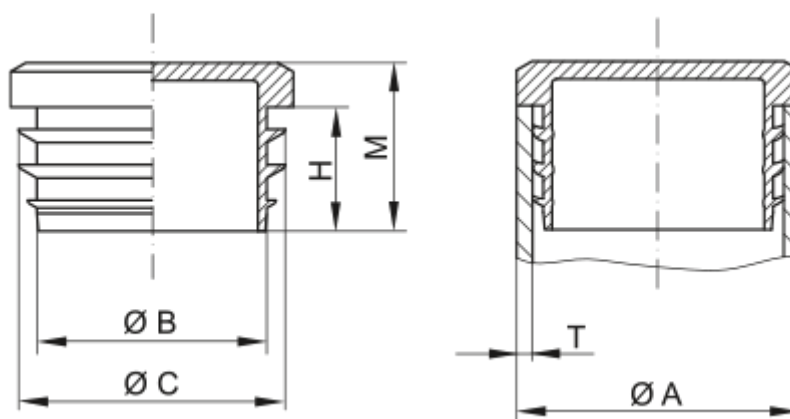

Data Sheet

Article number: 59GPN320GL9034

Description: KLEE Finned plugs GPN 320 - 90 (Wall thickness 3-4)

Measures

A = 90

B = 79

C = 84.5

H = 17

M = 22

T = 3-4